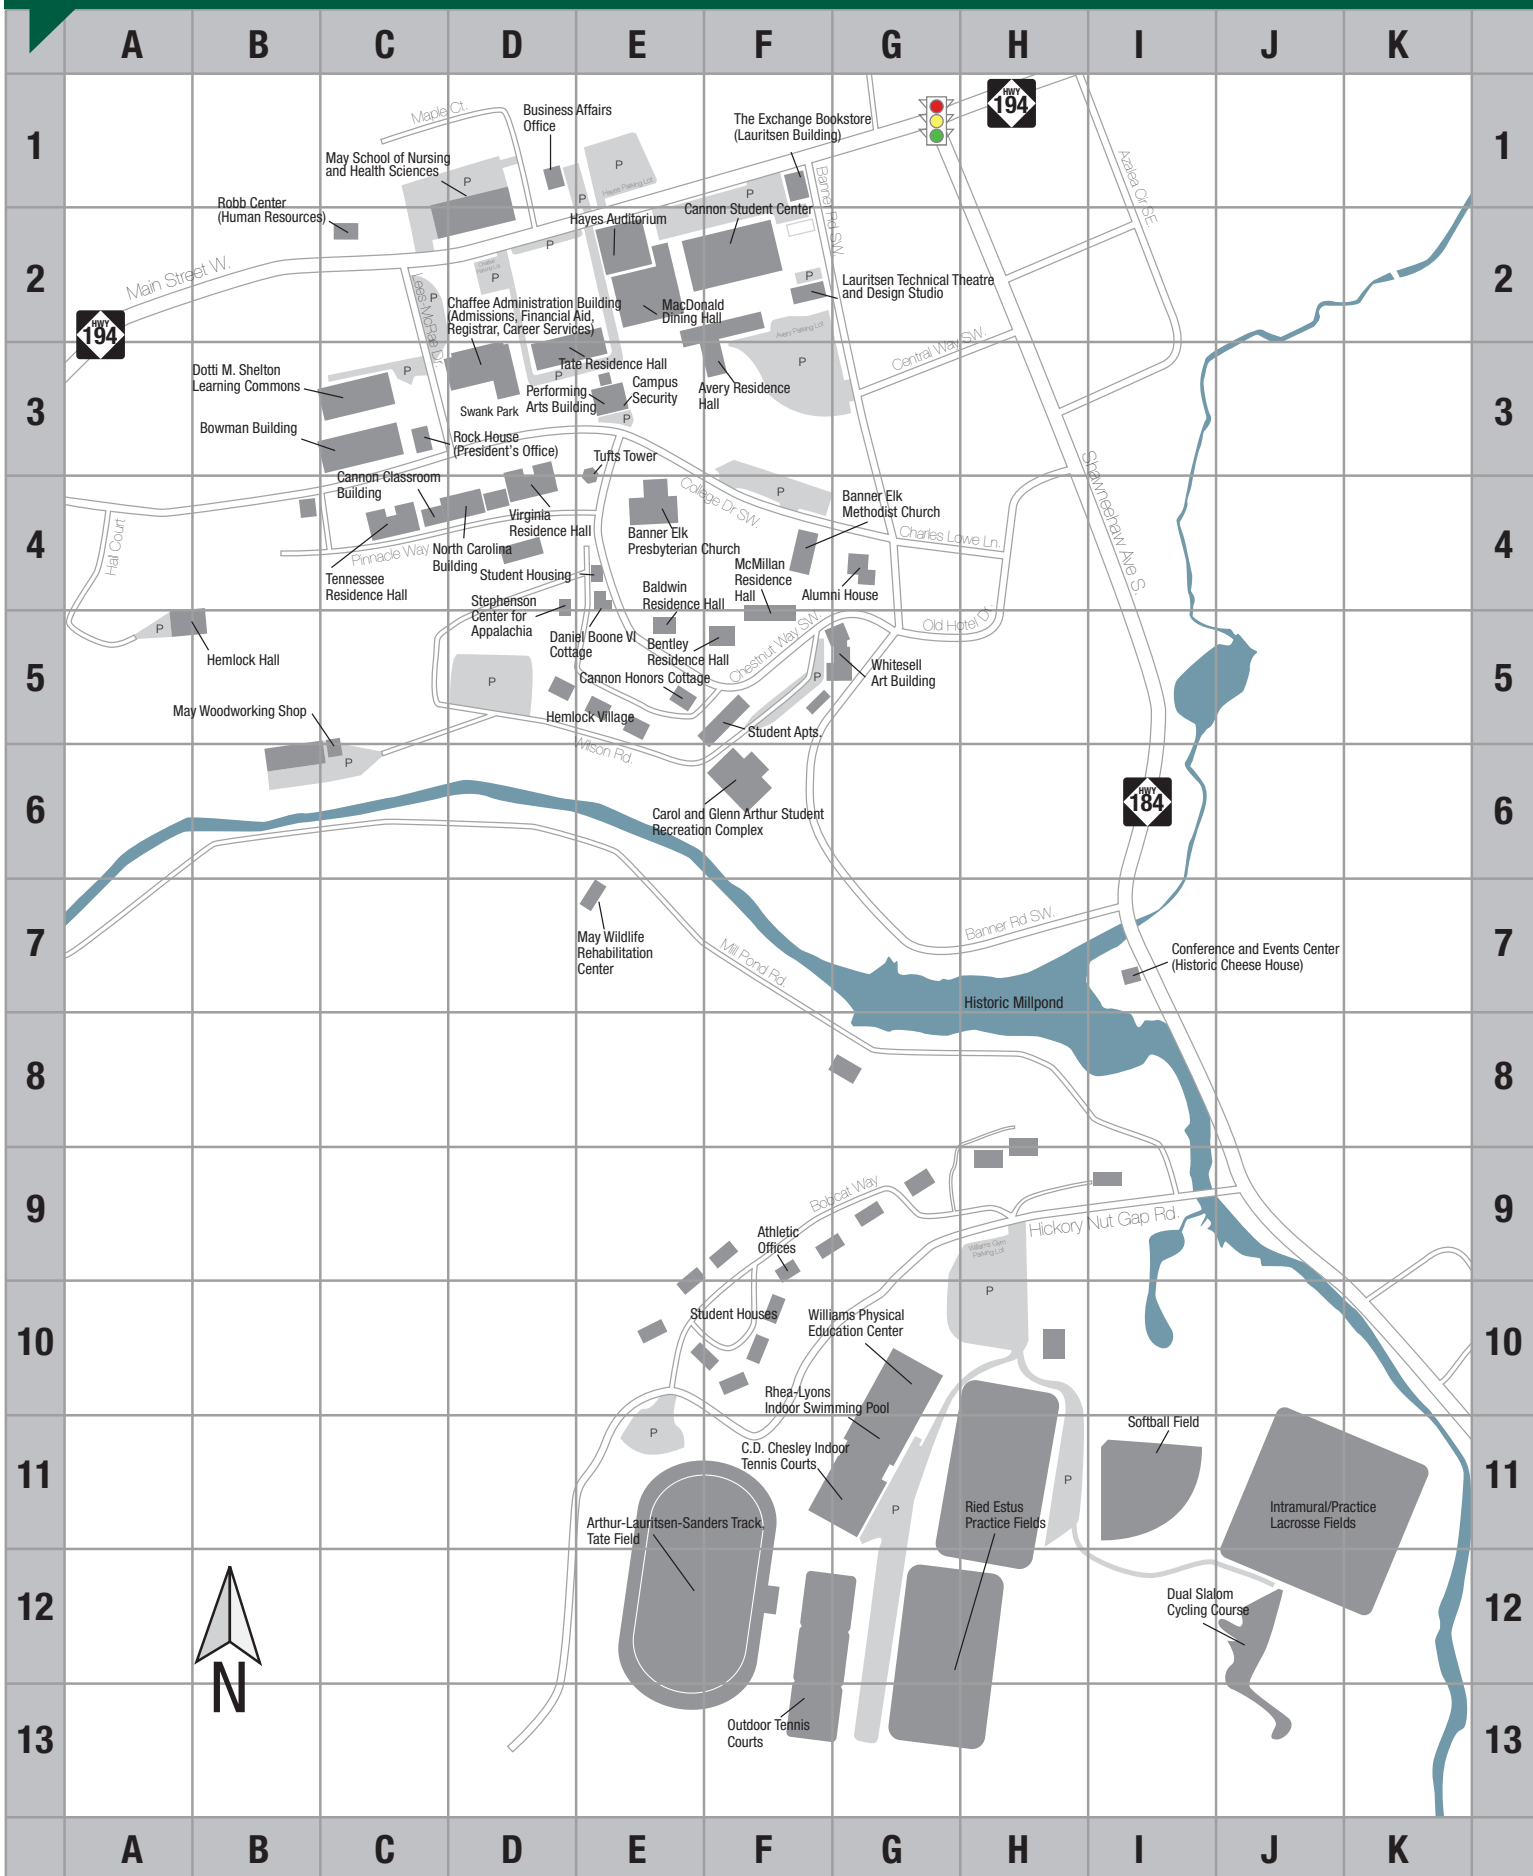

Campus Map

Campus Map

D3: Chaffee Administration Building
(Admissions, Financial Aid, Registrar, Career Services)

- G4:** Alumni House
- F9:** Athletic Offices
- F6:** Carol and Glenn Arthur Student Recreation Complex
- E12:** Arthur–Lauritsen–Sanders Track
- F3:** Avery Residence Hall
- E5:** Baldwin Residence Hall
- F4:** Banner Elk Methodist Church
- E4:** Banner Elk Presbyterian Church
- F5:** Bentley Residence Hall
- C3:** Bowman Building
- D1:** Business and Financial Affairs Office
- E3:** Campus Security
- C4:** Cannon Classroom Building
- E5:** Cannon Honors Cottage
- F2:** Cannon Student Center
- D3:** Chaffee Administration Building
- G11:** C. D. Chesley Indoor Tennis Courts
- E4:** Daniel Boone VI Cottage
- J12:** Dual Slalom Cycling Course
- F1:** The Exchange Bookstore (Lauritsen Building)
- E2:** Hayes Auditorium
- A5:** Hemlock Hall
- E5:** Hemlock Village
- J11:** Intramural/Practice Lacrosse Fields
- F2:** Lauritsen Technical Theatre and Design Studio

- E2:** MacDonald Dining Hall
- D1:** May School of Nursing and Health Sciences
- E7:** May Wildlife Rehabilitation Center
- C6:** May Woodworking Shop
- F4:** McMillan Residence Hall
- D4:** North Carolina Building*
- F12:** Outdoor Tennis Courts
- E3:** Performing Arts Building
- G11:** Rhea-Lyons Indoor Swimming Pool
- H11:** Ried Estus Practice Fields
- G2:** Robb Center (Human Resources)
- C3:** Rock House* (President's Office)
- C3:** Dotti M. Shelton Learning Commons
- I11:** Softball Field
- D4:** Stephenson Center for Appalachia
- F5:** Student Apartments
- F10:** Student Houses
- E12:** Tate Field
- D3:** Tate Residence Hall*
- C4:** Tennessee Residence Hall*
- E3:** Tufts Tower*
- D4:** Virginia Residence Hall*
- I7:** Conference and Events Center (Historic Cheese House)
- G5:** Whitesell Art Building
- G10:** Williams Physical Education Center